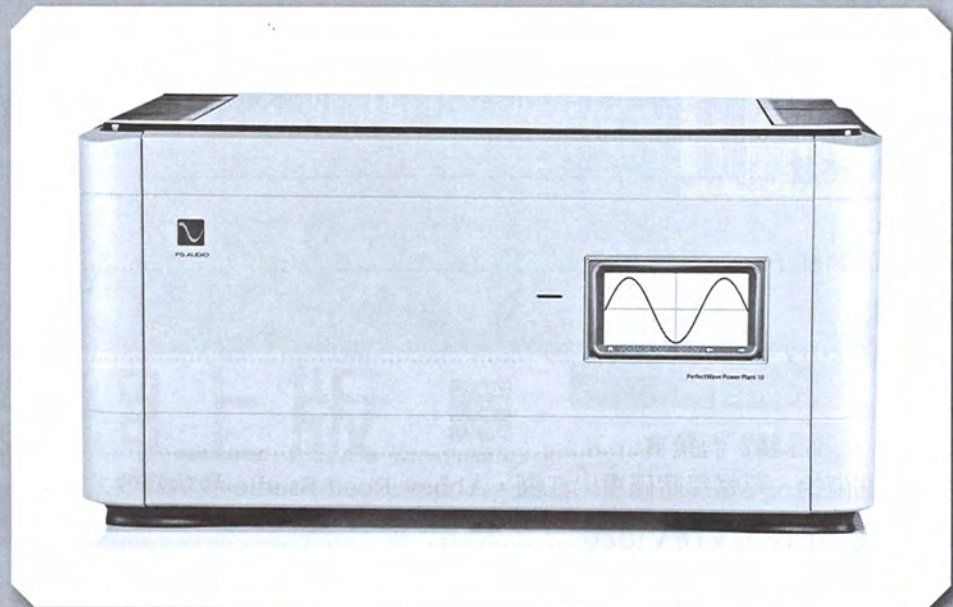

精品店

編輯部

PS AUDIO Power Plant P20 電源工廠 (集廿載電源調聲功力於一身、100% 美國製造)