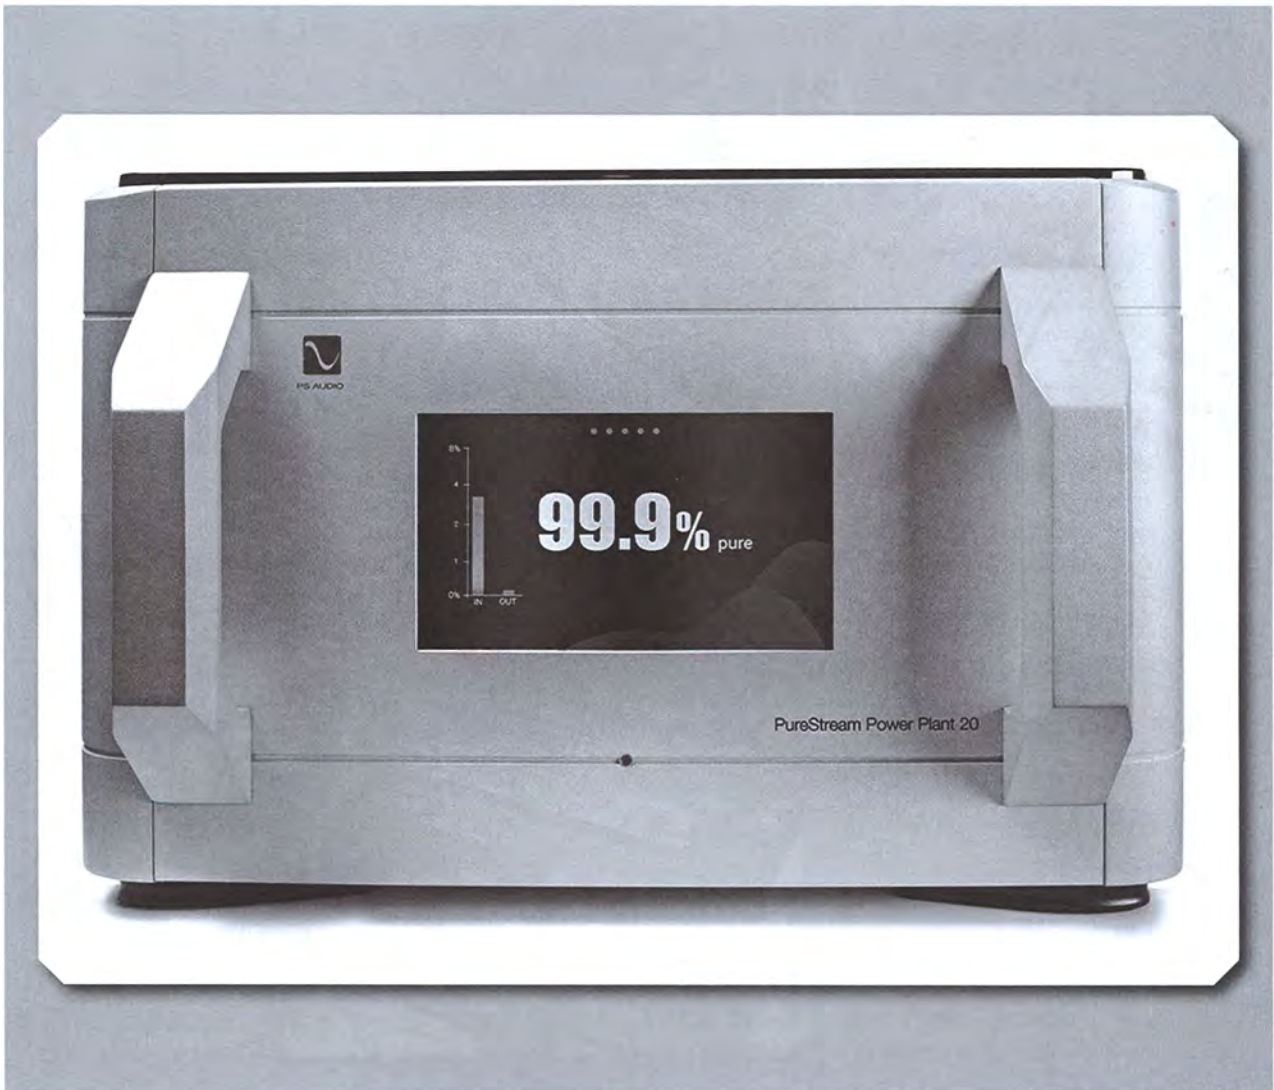

精品店

面板換上大型全彩 LED 輕觸式屏幕

早於 1973 年成立的美國 PS AUDIO，其長青主打 Power Plant 電源工廠面世至今已有二十載，承襲上一代 P3、P5、P10 等優良血統而成的全新 P20，造型和色調依舊保持 PS AUDIO 產品的一貫簡約作風，實而不華的面板除裝上兩件大型手抽，亦同時換上面積較 P5 和 P10 更大的全彩 LED 輕觸式屏幕，為使用者以圖表方式提供實際工

作情況及相關設定資料。

雙倍增長的峰值電流輸出量

在過往日子，PS AUDIO 出產的 P3、P5 和 P10 Power Plant 的工作流程是先把交流市電轉化為直流，並透過 16-Bit PCM 方式產生一度正弦波訊號，讓高壓直流變成 220V 交流市電，而 Power Plant P20 則把正弦波訊號產生線路升格為失真率更低的單