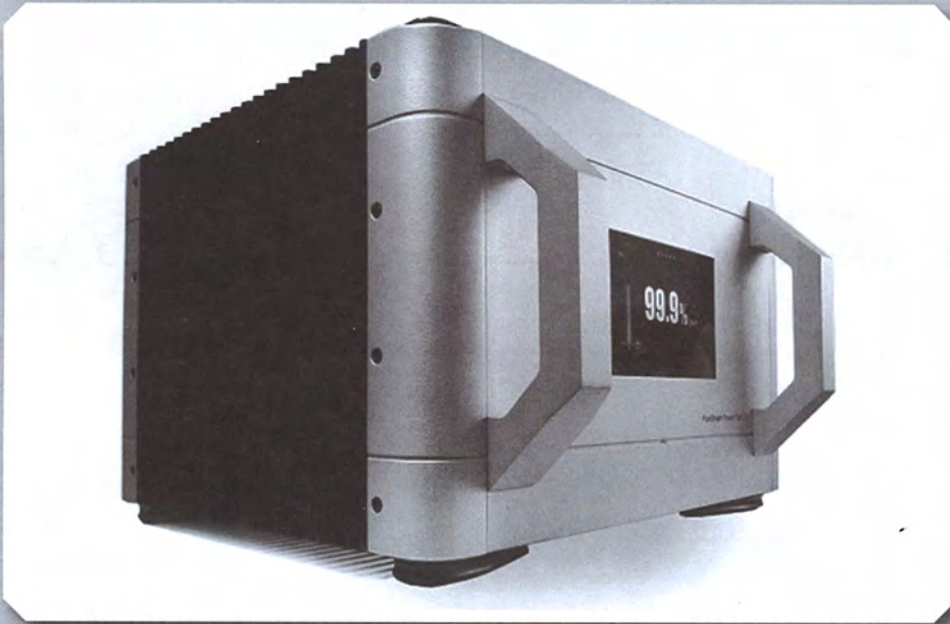

精品店

編輯部

PS AUDIO Power Plant P20 電源工廠 (集廿載電源調聲功力於一身、100% 美國製造)